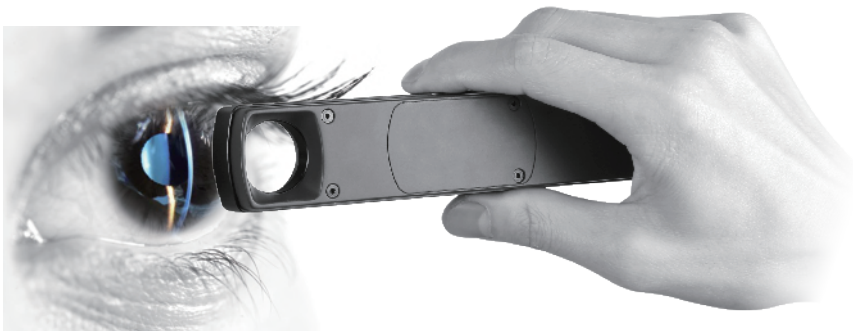

Specification

Model No.	S150
Magnification	6X
Illumination	● ● ●
Slit Length	≥ 12mm
Slit Width (min)	0~12mm continuously adjustable
Filter	Cobalt blue filter
Power	Li-ion battery 3.7V/3400mAh
Illumination	LED bulb 3V/1W
Working Time	More than 6 hours
Recharging Time	3.5 hours
Net Weigh	240 g (including battery)

Image Gallery:

Shanghai MediWorks Precision Instruments Co.,Ltd.

Add: Hall 7, Ming Pu Plaza, No. 3279, San Lu Rd, Min Hang District, Shanghai, 201100, China

Tel: +86-21-54260421 54260423 Fax: +86-21-54260425

Email: Marketing@mediworks.biz
International@mediworks.biz

Follow Us on

www.mediworks.biz

201608B *Subject to change in design or specification without advance notification

Details Make the Difference