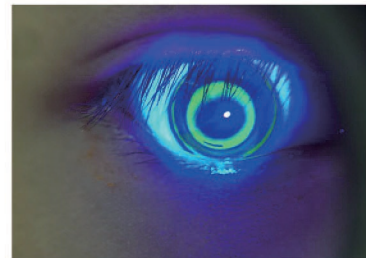

Specifications

Model No.	S150
Magnification	6X
Illumination	● ● ●
Slit Length	≥12mm
Slit Width (min)	0~12mm continuously adjustable
Filter	Cobalt blue filter
Power	Li-ion battery 3.7V/3400mAh
Illumination	LED bulb 3V/1W
Working Time	More than 6 hours
Recharging Time	3.5 hours
Net Weigh	240 g (including battery)

Image Gallery:

Shanghai MediWorks Precision Instruments Co.,Ltd.

Add: Building 7, Ming Pu Plaza, No. 3279, San Lu Rd, Min Hang District, Shanghai, 201100, China

Tel: +86-21-54260421 54260423 Fax: +86-21-54260425

Email: marketing@mediworks.biz

international@mediworks.biz

Follow us

www.mediworks.biz