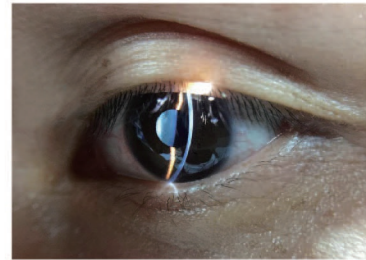

Specifications

Model No.	S150
Magnification	6X
Illumination	● ● ●
Slit Length	≥12mm
Slit Width (min)	0~12mm continuously adjustable
Filter	Cobalt blue filter
Power	Li-ion battery 3.7V/3400mAh
Illumination	LED bulb 3V/1W
Working Time	More than 6 hours
Recharging Time	3.5 hours
Net Weigh	240 g (including battery)

Image Gallery:

Shanghai MediWorks Precision Instruments Co.,Ltd.

Add: Building 7, Ming Pu Plaza, No. 3279, San Lu Rd, Min Hang District, Shanghai, 201100, China

Tel: +86-21-54260421 54260423 Fax: +86-21-54260425

Email: marketing@mediworks.biz

international@mediworks.biz

Follow us

www.mediworks.biz